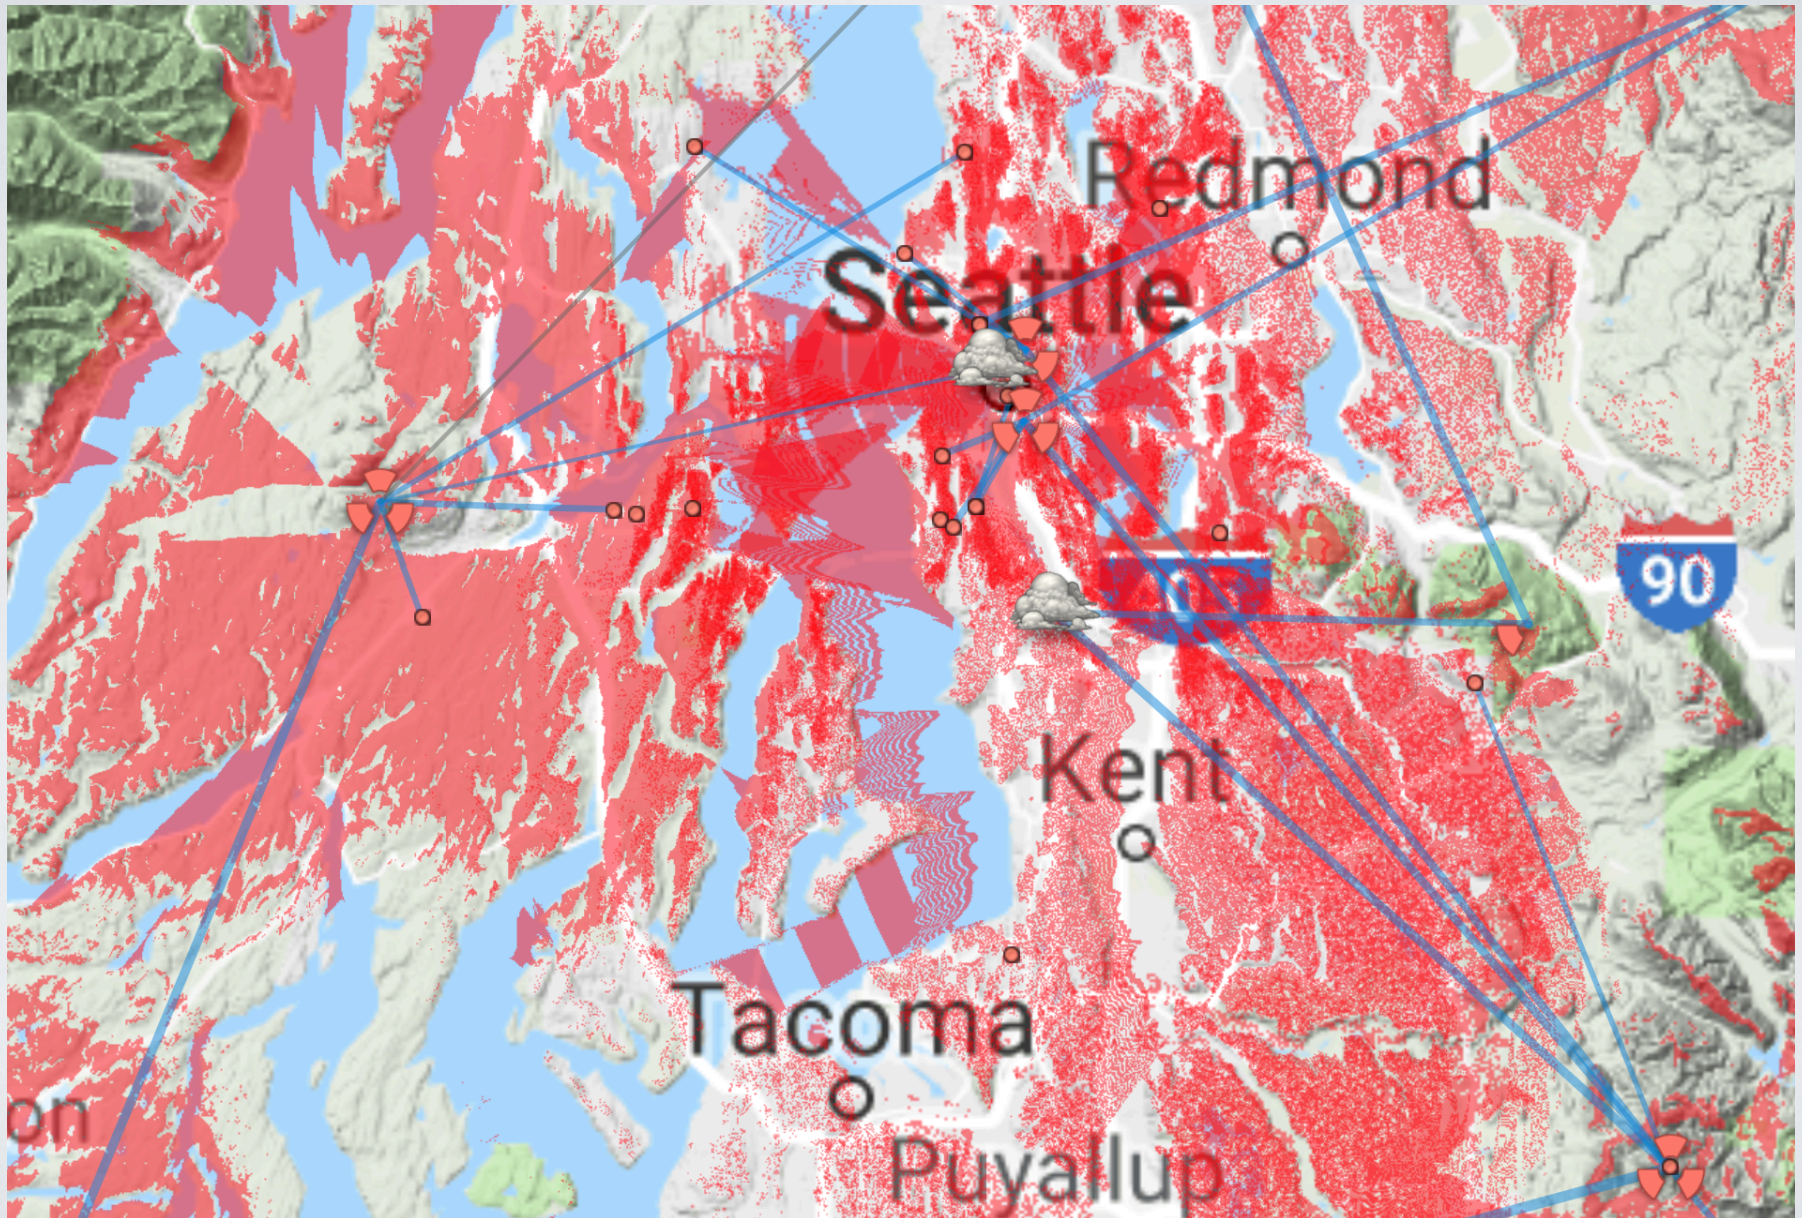

[Radio Sites](#)[Mailing List](#)[Online Chat Room](#)[Volunteer](#)[Supporting Organizations](#)

HamWAN DEF #3

HAMWAN FACTS

- Puget Sound Data Ring has nine sites today
 - Baldi, Beacon Hill, BawFaw, Capital Park, Capital Peak, E. Tiger, GoldMnt, Haystack & Paine (SnohDEM)
 - PoP's - Westin (Seattle) & Queen Anne
 - Seattle not only HamWAN group
 - MemHamWAN, HamWAN-Tampa, NM-HamWAN, HamWAN-South (Atlanta) & MiBWAN (Michigan) (Plus Victoria BC)
- Client Cost ~\$250

HamWAN (Puget Sound)

Coverage Map

HamWAN (N. Sound) Coverage Map

Coverage Map: HamWAN (Seattle)

Coverage Map: HamWAN (South King County)

KU7M Link to CapPark

KU7M Link to Beacon

**BEACON HILL
SITE BUILD**