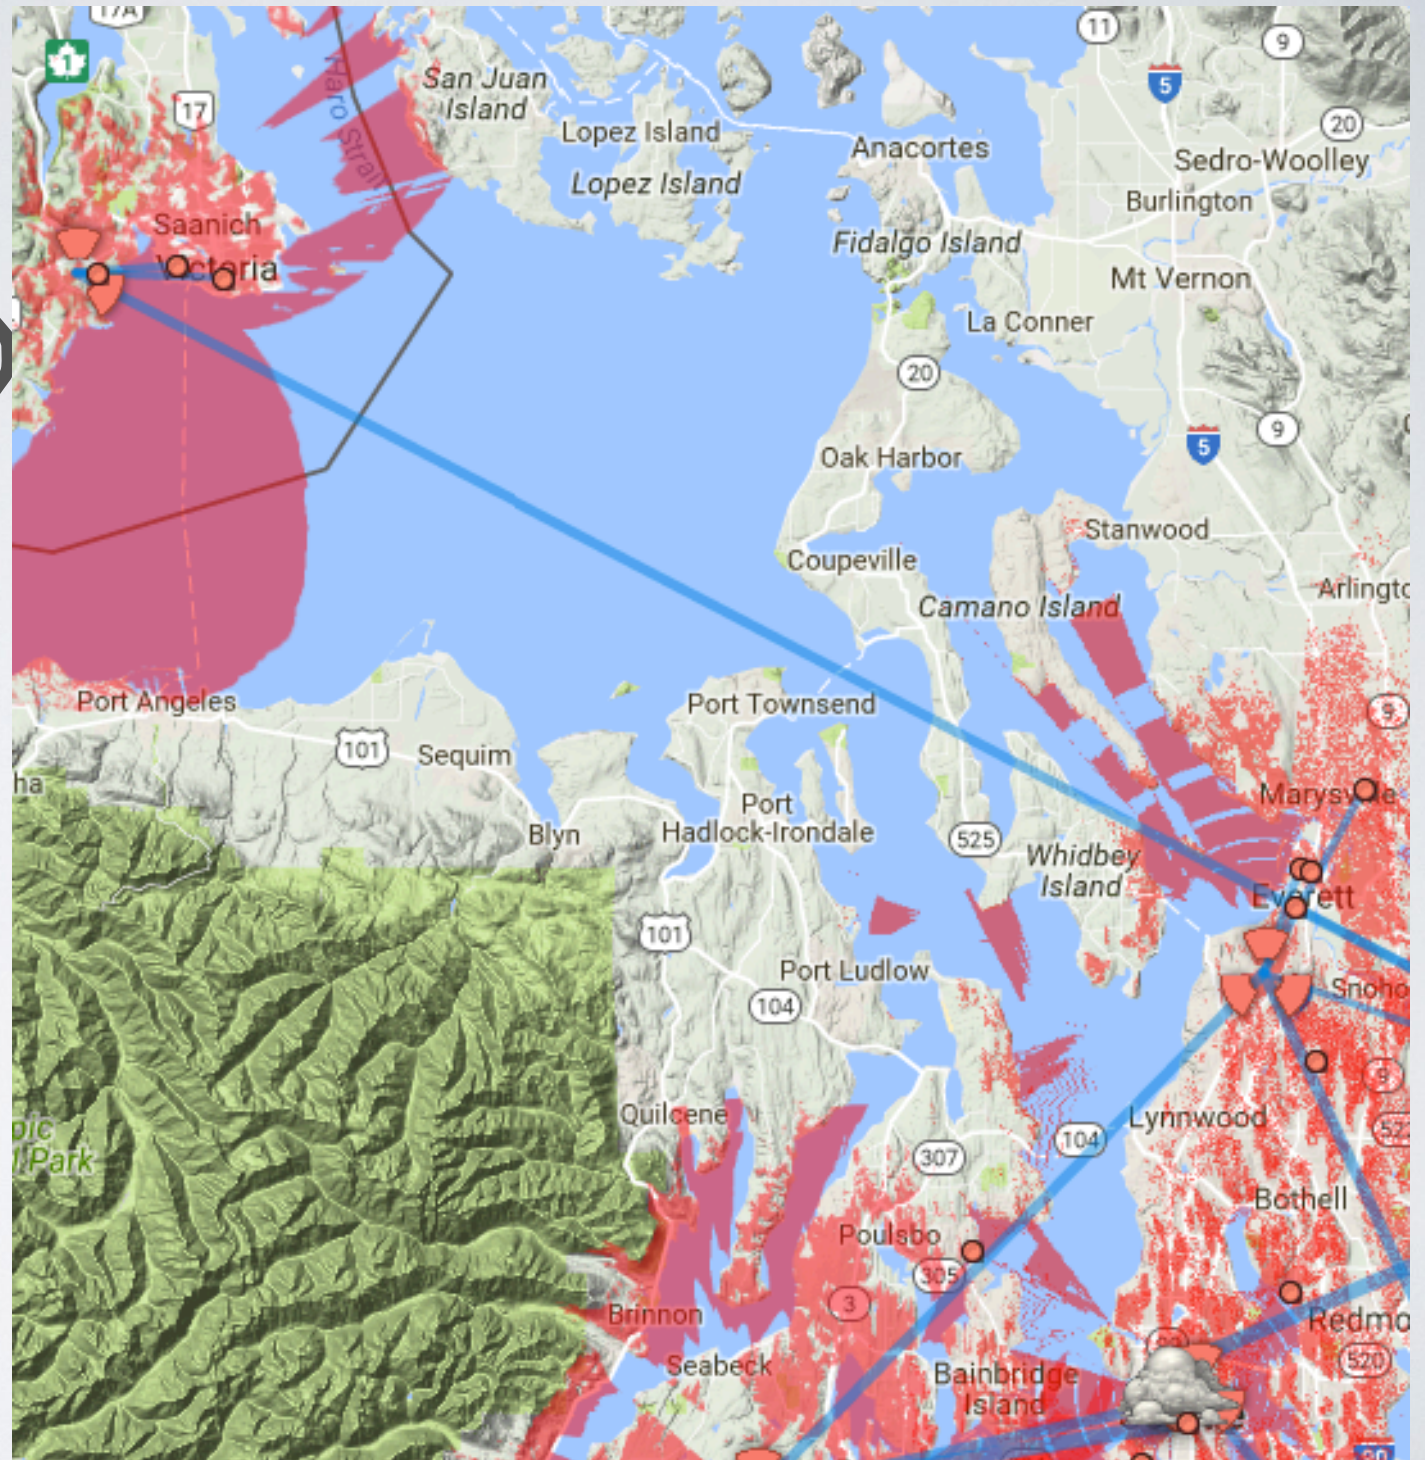

State of the Puget Sound Data Ring

HamWAN cells have been deployed to six sites. Each site is interconnected with 5.9 GHz modems and fully routed with OSPF. HamWAN provides routing to all existing AMPRNet systems. Examine the map below to determine if you're within the current HamWAN coverage area!

TABLE OF CONTENTS

[A modern, multi-megabit, IP-based, digital network for amateur radio use!](#)[State of the Puget Sound Data Ring](#)[Other Regions](#)[Get Connected](#)

- [I'm in the coverage area](#)
- [I'm not in the coverage area](#)

[Radio Sites](#)[Mailing List](#)[Online Chat Room](#)[Volunteer](#)[Supporting Organizations](#)

HamWAN DEF #3

HAMWAN FACTS

- Puget Sound Data Ring has nine sites today
 - Baldi, Beacon Hill, BawFaw, Capital Park, Capital Peak, E. Tiger, GoldMnt, Haystack & Paine (SnohDEM)
 - PoP's - Westin (Seattle) & Queen Anne
 - Seattle not only HamWAN group
 - MemHamWAN, HamWAN-Tampa, NM-HamWAN, HamWAN-South (Atlanta) & MiBWAN (Michigan) (Plus Victoria BC)
- Client Cost ~\$250

HamWAN (Puget Sound)

Coverage Map

HamWAN (N. Sound) Coverage Map

Coverage Map: HamWAN (Seattle)

Coverage Map: HamWAN (South King County)

KU7M Link to CapPark

KU7M Link to Beacon

**BEACON HILL
SITE BUILD**