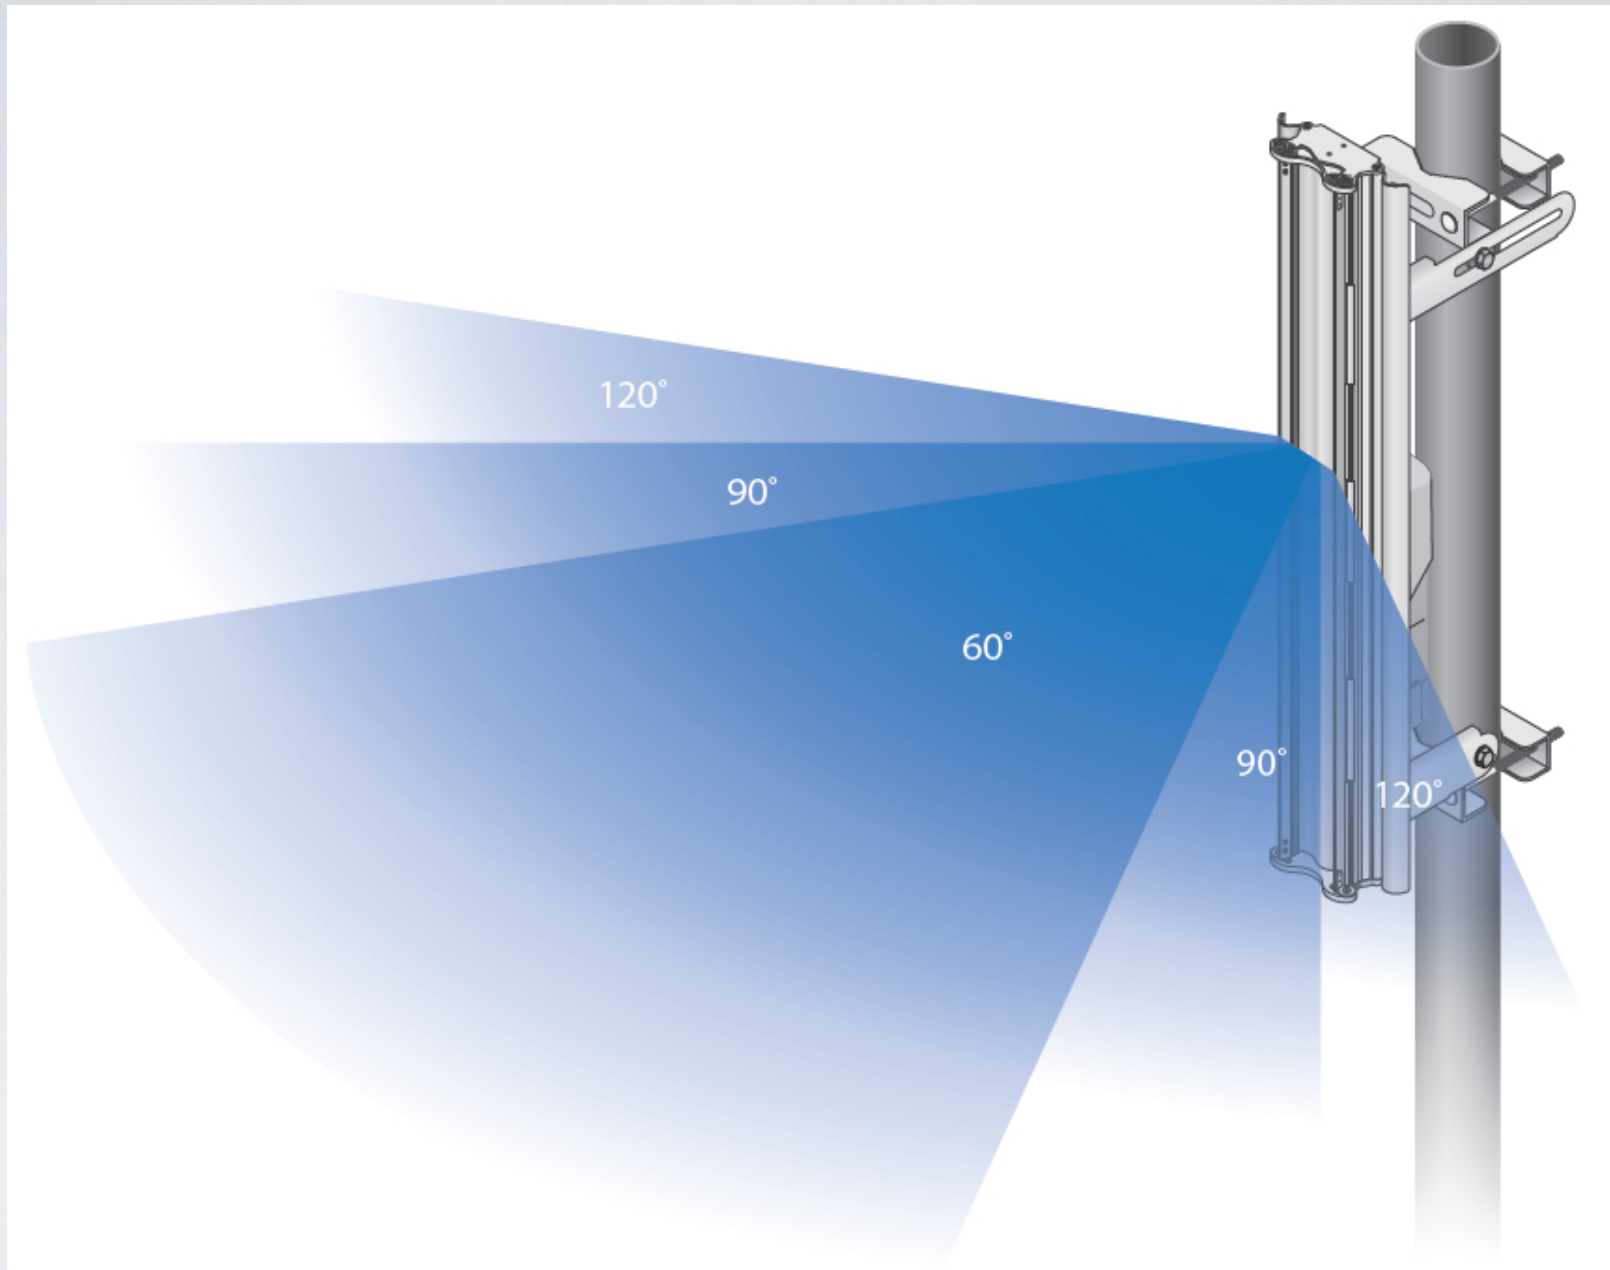

HAMWAN

KU7M

**so,
what is
this?**

Home Wifi

HAMWAN DEF #1

Home WiFi

- Shelf/Desk in House
 - Access Point
 - Antenna (omni)
- Laptop
 - WiFi Radio
 - Antenna (what will fit)
- Router

HamWAN

- Mountain Top (or tall building)
 - Access Point(s)
 - Antenna (sector)
- QTH
 - Wifi Radio
 - Antenna (dish)
- Router

HamWAN Client and Sectors

Sector Antenna

The nice thing about standards is that there are so many to choose from.