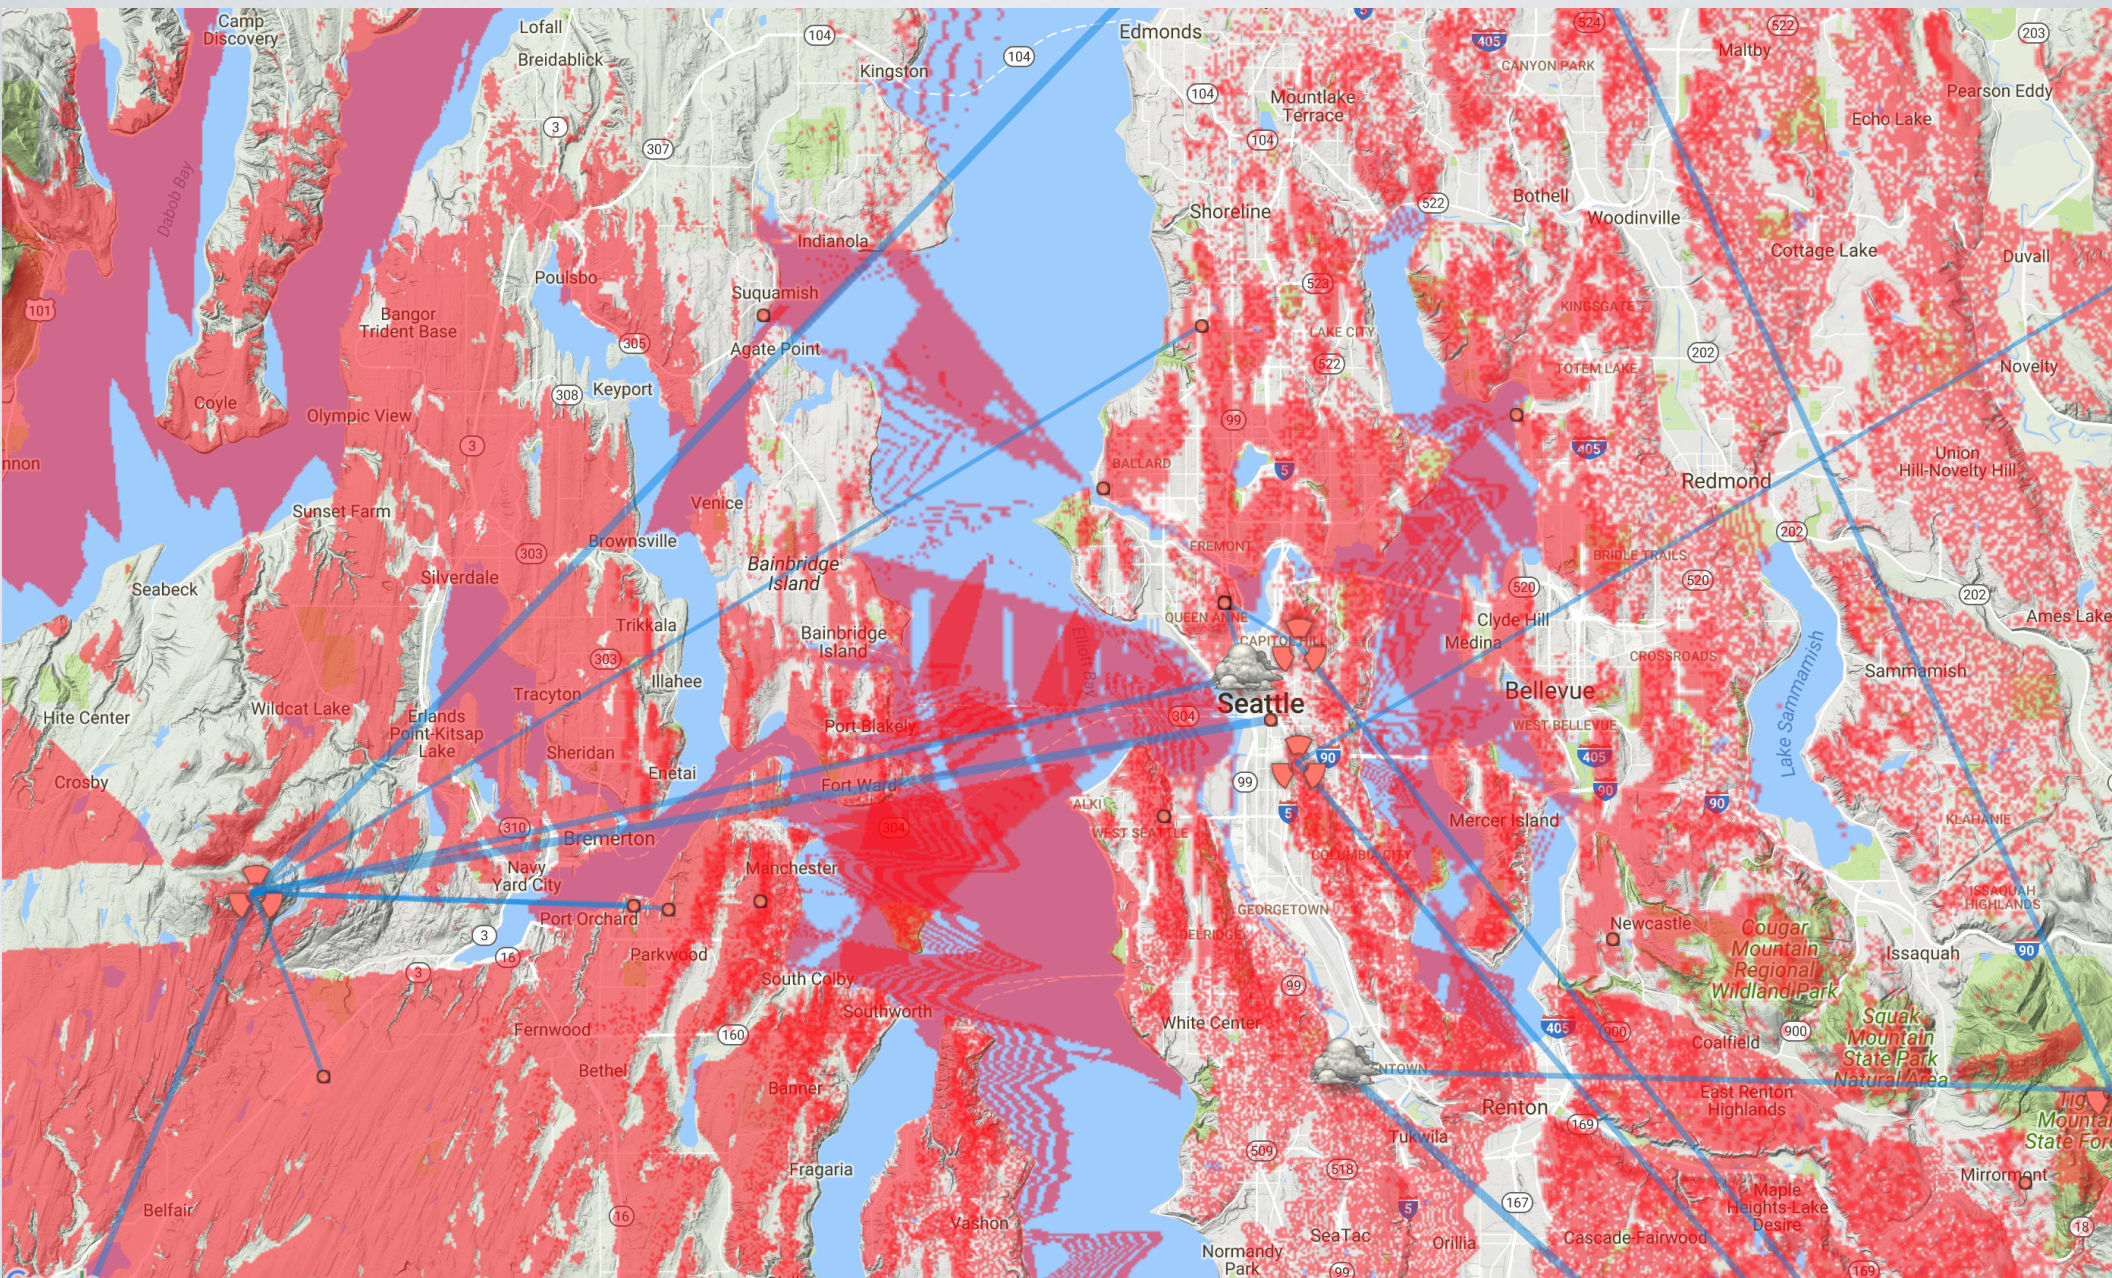

[Radio Sites](#)[Mailing List](#)[Online Chat Room](#)[Volunteer](#)[Supporting Organizations](#)

HamWAN DEF #3

HAMWAN FACTS

- Puget Sound Data Ring has nine sites today
 - Baldi, Beacon Hill, BawFaw, Capital Park, Capital Peak, E. Tiger, GoldMnt, Haystack & Paine (SnohDEM)
 - PoP's - Westin (Seattle) & Queen Anne
 - Seattle not only HamWAN group
 - MemHamWAN, HamWAN-Tampa, NM-HamWAN, HamWAN-South (Atlanta) & MiBWAN (Michigan) (Plus Victoria BC)
- Client Cost ~\$250

HamWAN (Puget Sound)

Coverage Map

HamWAN (N. Sound) Coverage Map

Coverage Map: HamWAN (Seattle)

Coverage Map: HamWAN (South King County)

KU7M Link to CapPark

KU7M Link to Beacon

**BEACON HILL
SITE BUILD**