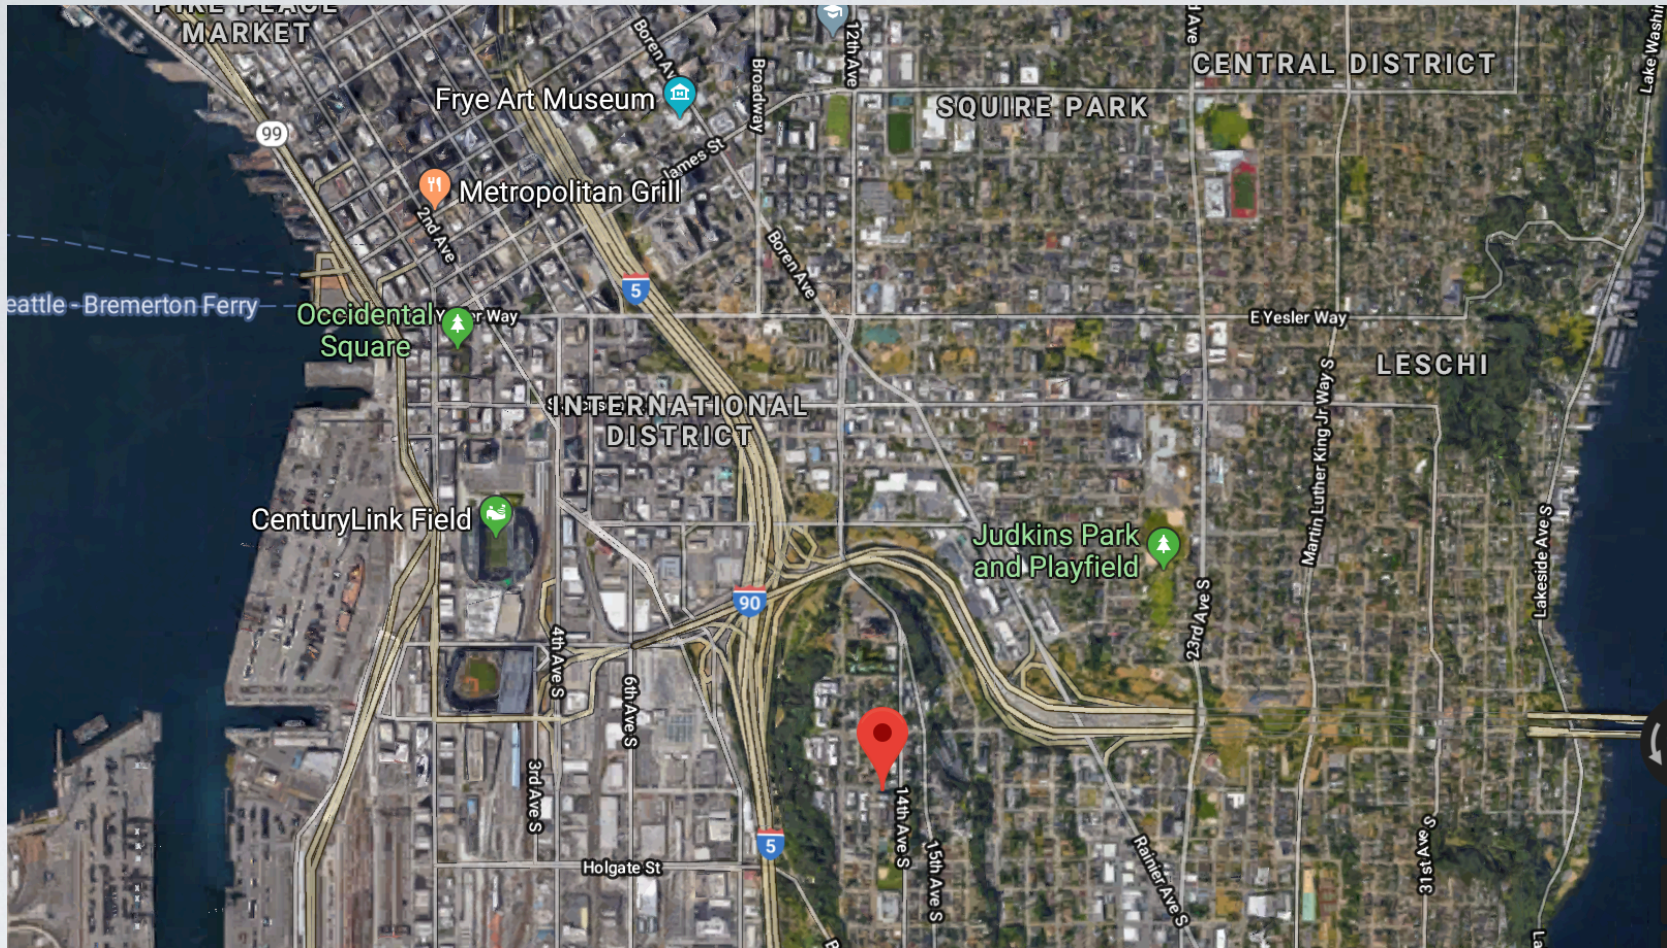

[Radio Sites](#)[Mailing List](#)[Online Chat Room](#)[Volunteer](#)[Supporting Organizations](#)

HamWAN DEF #3

HAMWAN FACTS

- Puget Sound Data Ring has nine sites today
 - Baldi, Beacon Hill, BawFaw, Capital Park, Capital Peak, E. Tiger, GoldMnt, Haystack & Paine (SnohDEM)
 - PoP's - Westin (Seattle) & Queen Anne
 - Seattle not only HamWAN group
 - MemHamWAN, HamWAN-Tampa, NM-HamWAN, HamWAN-South (Atlanta) & MiBWAN (Michigan) (Plus Victoria BC)
- Client Cost ~\$250

HamWAN (Puget Sound)

Coverage Map

HamWAN (N. Sound) Coverage Map

Coverage Map: HamWAN (Seattle)

Coverage Map: HamWAN (South King County)

KU7M Link to CapPark

KU7M Link to Beacon

**BEACON HILL
SITE BUILD**