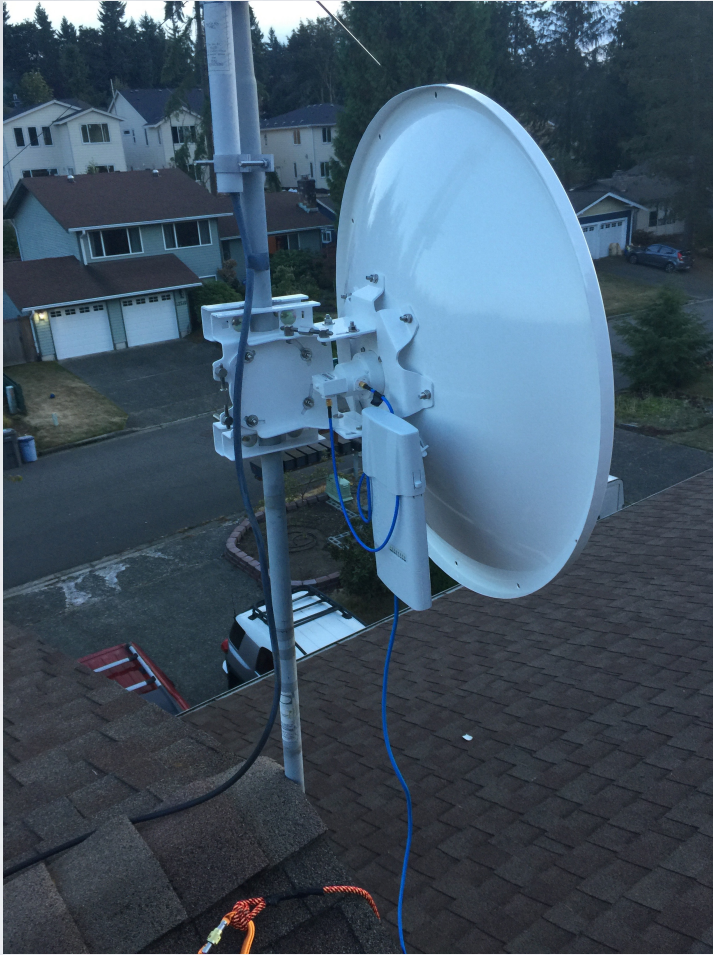

KU7M Link to Beacon