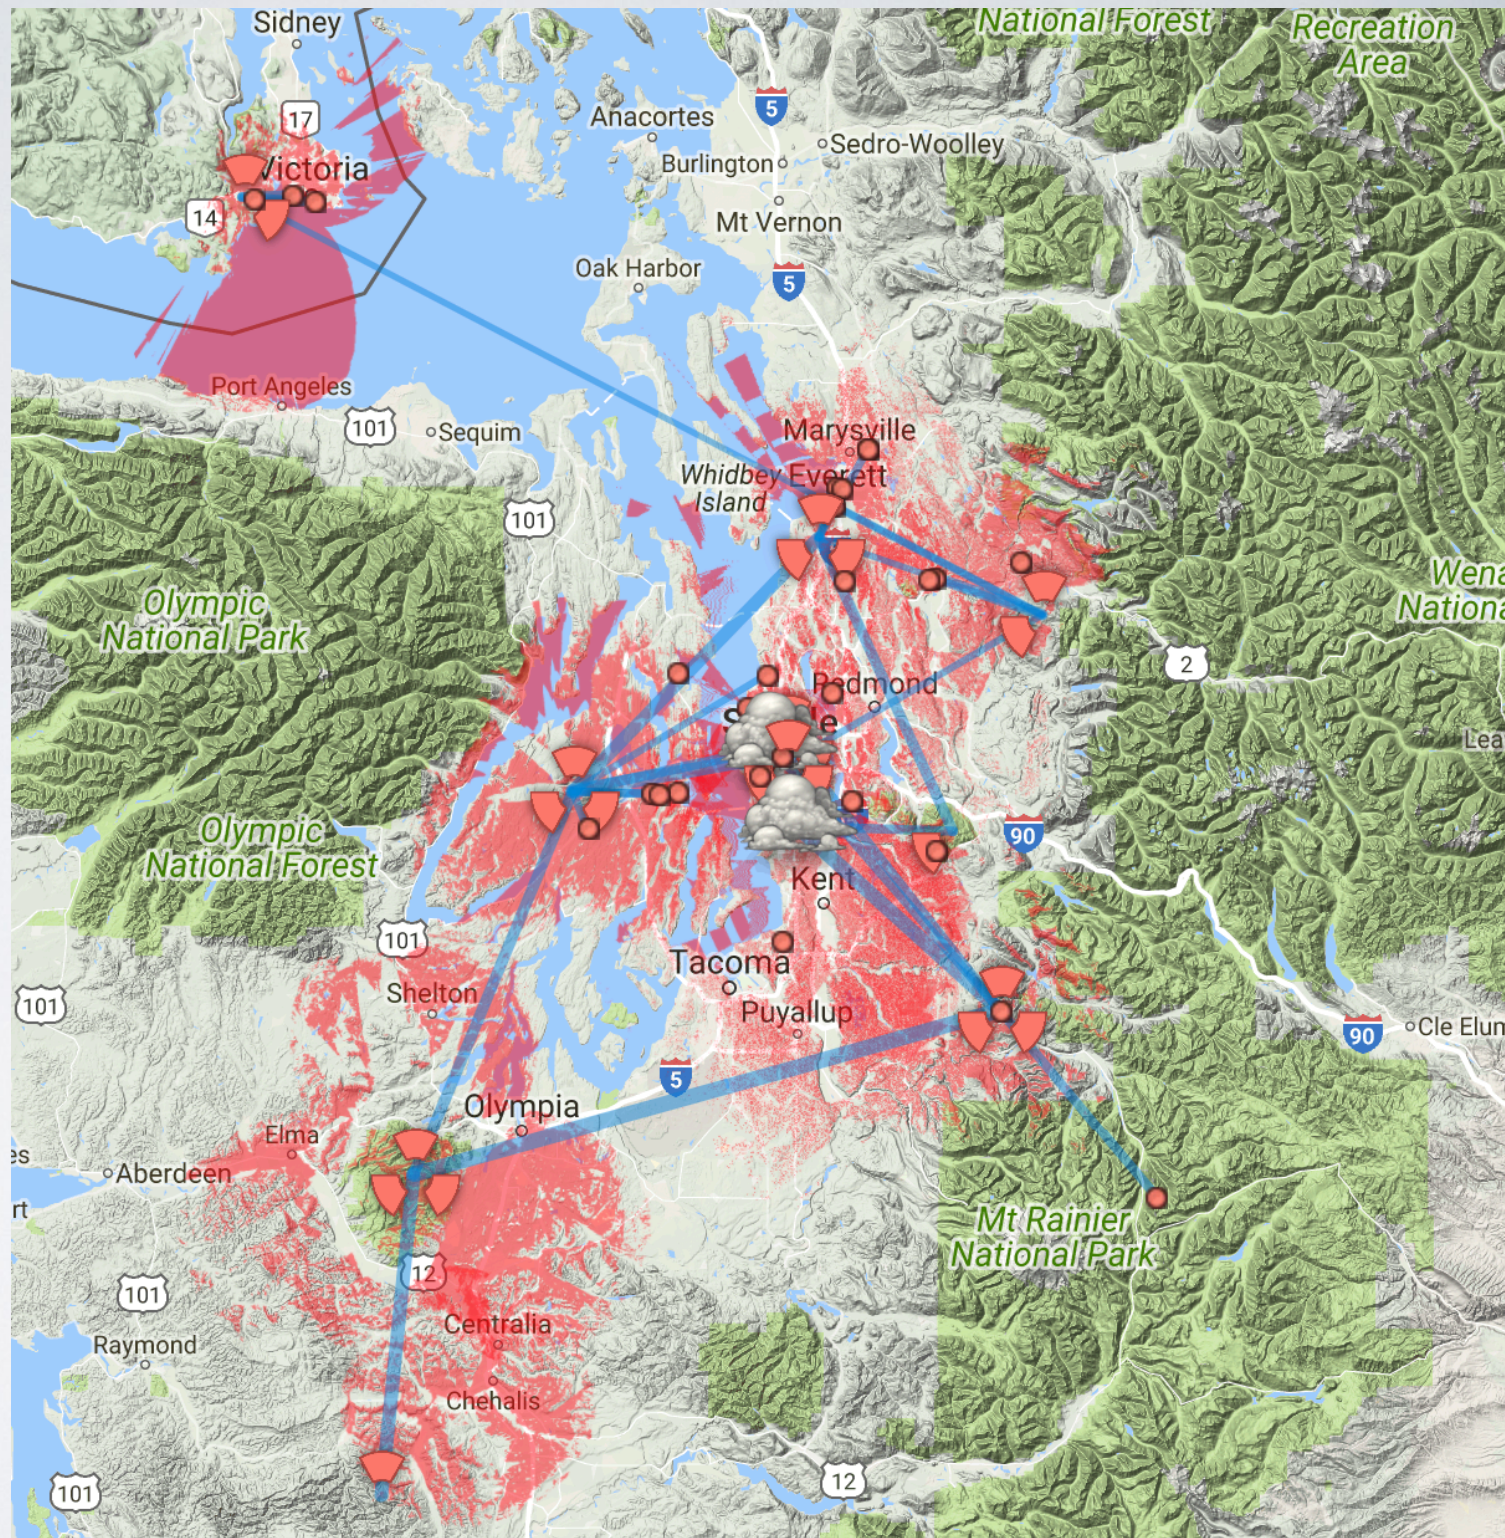

State of the Puget Sound Data Ring

HamWAN cells have been deployed to six sites. Each site is interconnected with 5.9 GHz modems and fully routed with OSPF. HamWAN provides routing to all existing AMPRNet systems. Examine the map below to determine if you're within the current HamWAN coverage area!

TABLE OF CONTENTS

[A modern, multi-megabit, IP-based, digital network for amateur radio use!](#)[State of the Puget Sound Data Ring](#)[Other Regions](#)[Get Connected](#)

- [I'm in the coverage area](#)
- [I'm not in the coverage area](#)

[Radio Sites](#)[Mailing List](#)[Online Chat Room](#)[Volunteer](#)[Supporting Organizations](#)

HamWAN DEF #3

HAMWAN FACTS

- Puget Sound Data Ring has nine sites today
 - Baldi, Beacon Hill, BawFaw, Capital Park, Capital Peak, E. Tiger, GoldMnt, Haystack & Paine (SnohDEM)
 - PoP's - Westin (Seattle) & Queen Anne
 - Seattle not only HamWAN group
 - MemHamWAN, HamWAN-Tampa, NM-HamWAN, HamWAN-South (Atlanta) & MiBWAN (Michigan) (Plus Victoria BC)
- Client Cost ~\$250

HamWAN (Puget Sound)

Coverage Map

HamWAN (N. Sound) Coverage Map

Coverage Map: HamWAN (Seattle)

Coverage Map: HamWAN (South King County)

KU7M Link to CapPark

KU7M Link to Beacon

**BEACON HILL
SITE BUILD**